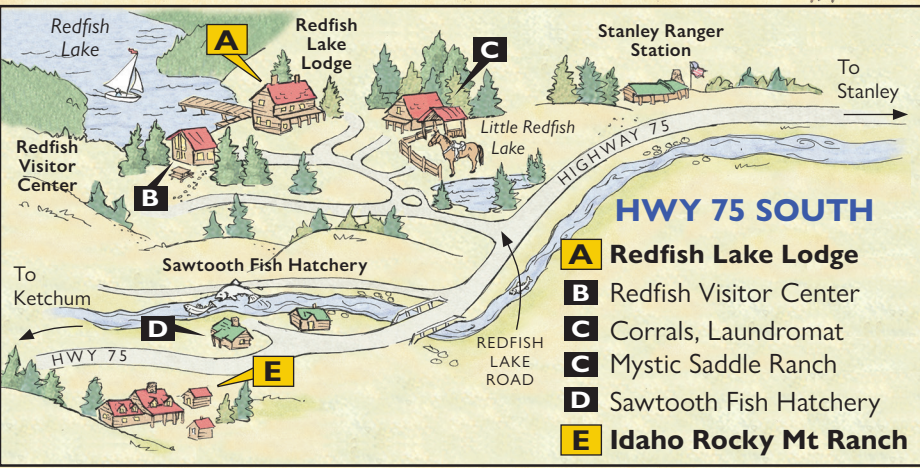

STANLEY SAWTOOTH CHAMBER OF COMMERCE

• BUSINESS LOCATOR MAP •

STANLEY ACE OF DIAMONDS ST

- 1** Stanley High Country Inn
- 2** Kasino Club
- 3** Papa Brunee's Pizza & Subs
- 4** Rocky Mountain River Tours
- 4** Stanley Fly Shop
- 4** Sawtooth Adventure Company
- 4** Salmon River Anglers
- 5** Rod and Gun Saloon
- 6** Sawtooth Hotel

NIECE AVENUE

- 7** Stanley Town Square Condos
- 7** Sawtooth Mountain Guides
- 7** The Stanley Supper Club
- 8** Stanley Community Library
- 9** Salmon River Clinic

WALL ST / AIRPORT RD

- 10** Stanley Baking Company
- 11** Sawtooth Meditation Chapel
- 12** Stanley Ice Rink (Winter Only)

EVA FALLS AVENUE HIGHWAY 21

- 13** Mountain Village Resort
Mt Village Restaurant & Saloon
Velvet Falls Dance Hall
- 14** Mt Village Resort Mercantile
Mt Village Resort Service Station
- 15** Riverwear/Balance Bike Works
- 16** Stanley Vacation Rentals
Sawtooth Spirit
- 17** CITY OF STANLEY
Stanley-Sawtooth Chamber
Stanley Community Center
- 18** Sawtooth Traxx
- 19** Sawtooth Valley Rural Fire Dept.
- 20** Stanley Outpost
- 21** Triangle C Cabins
Middle Fork River Expeditions
- 22** Stanley Construction
- 23** Stanley Construction
- 24** Valley Creek Lodge & RV Park
- 25** The River Company
- 26** Stanley RV + Camp
- 27** Stanley Stays Vacation Rentals

- ### HWY 75 SOUTH
- A** Redfish Lake Lodge
 - B** Redfish Visitor Center
 - C** Corrals, Laundromat
 - C** Mystic Saddle Ranch
 - D** Sawtooth Fish Hatchery
 - E** Idaho Rocky Mt Ranch

ALONG HIGHWAY 75