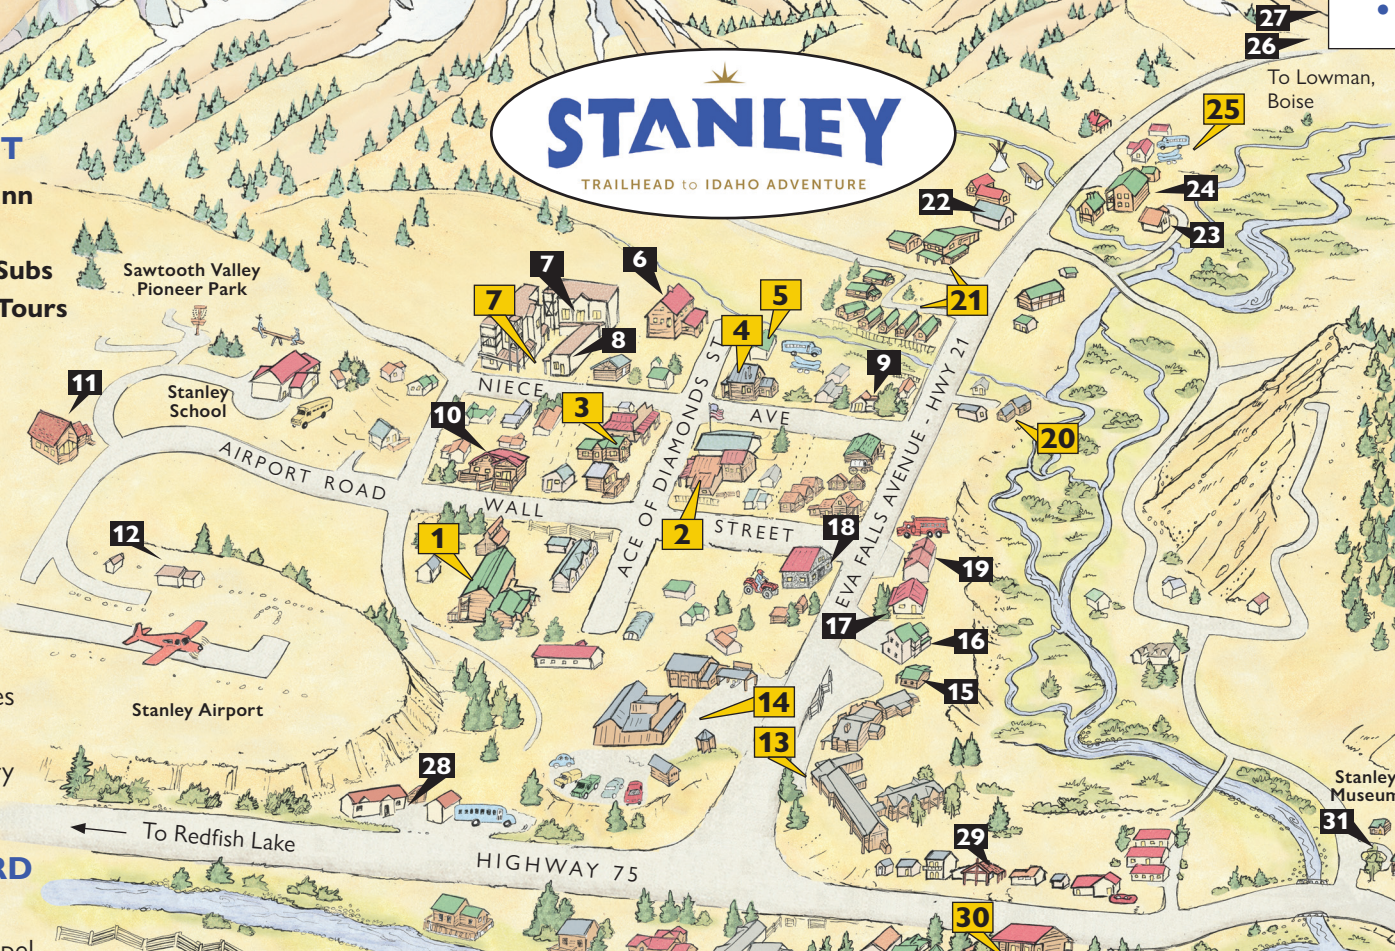

STANLEY SAWTOOTH CHAMBER OF COMMERCE

• BUSINESS LOCATOR MAP •

STANLEY ACE OF DIAMONDS ST

- 1** Stanley High Country Inn
- 2** Kasino Club
- 3** Papa Brunee's Pizza & Subs
- 4** Rocky Mountain River Tours
- 4** Stanley Fly Shop
- 4** Sawtooth Adventure Company
- 4** Salmon River Anglers
- 5** Rod and Gun Saloon
- 6** Sawtooth Hotel

NIECE AVENUE

- 7** Stanley Town Square Condos
- 7** Sawtooth Mountain Guides
- 7** The Stanley Supper Club
- 8** Stanley Community Library
- 9** Salmon River Clinic

WALL ST / AIRPORT RD

- 10** Stanley Baking Company
- 11** Sawtooth Meditation Chapel
- 12** Stanley Ice Rink (Winter Only)

- ### HWY 75 SOUTH
- A** Redfish Lake Lodge
 - B** Redfish Visitor Center
 - C** Corrals, Laundromat
 - C** Mystic Saddle Ranch
 - D** Sawtooth Fish Hatchery
 - E** Idaho Rocky Mt Ranch

ALONG HIGHWAY 75

- 28** Mackay Wilderness River Trips
- 29** Made in Idaho Store
- 30** Redfish Riverside Inn & SPA
- 31** Stanley Museum

LOWER STANLEY

- 32** Beckwith's Lodge
- 33** Redwood Cabins

NORTH ON HIGHWAY 75

- 34** Torrey's Burnt Creek Inn
- 35** French Creek Ranch and RV
- 36** The Sawmill Station
- 37** May Family Ranch