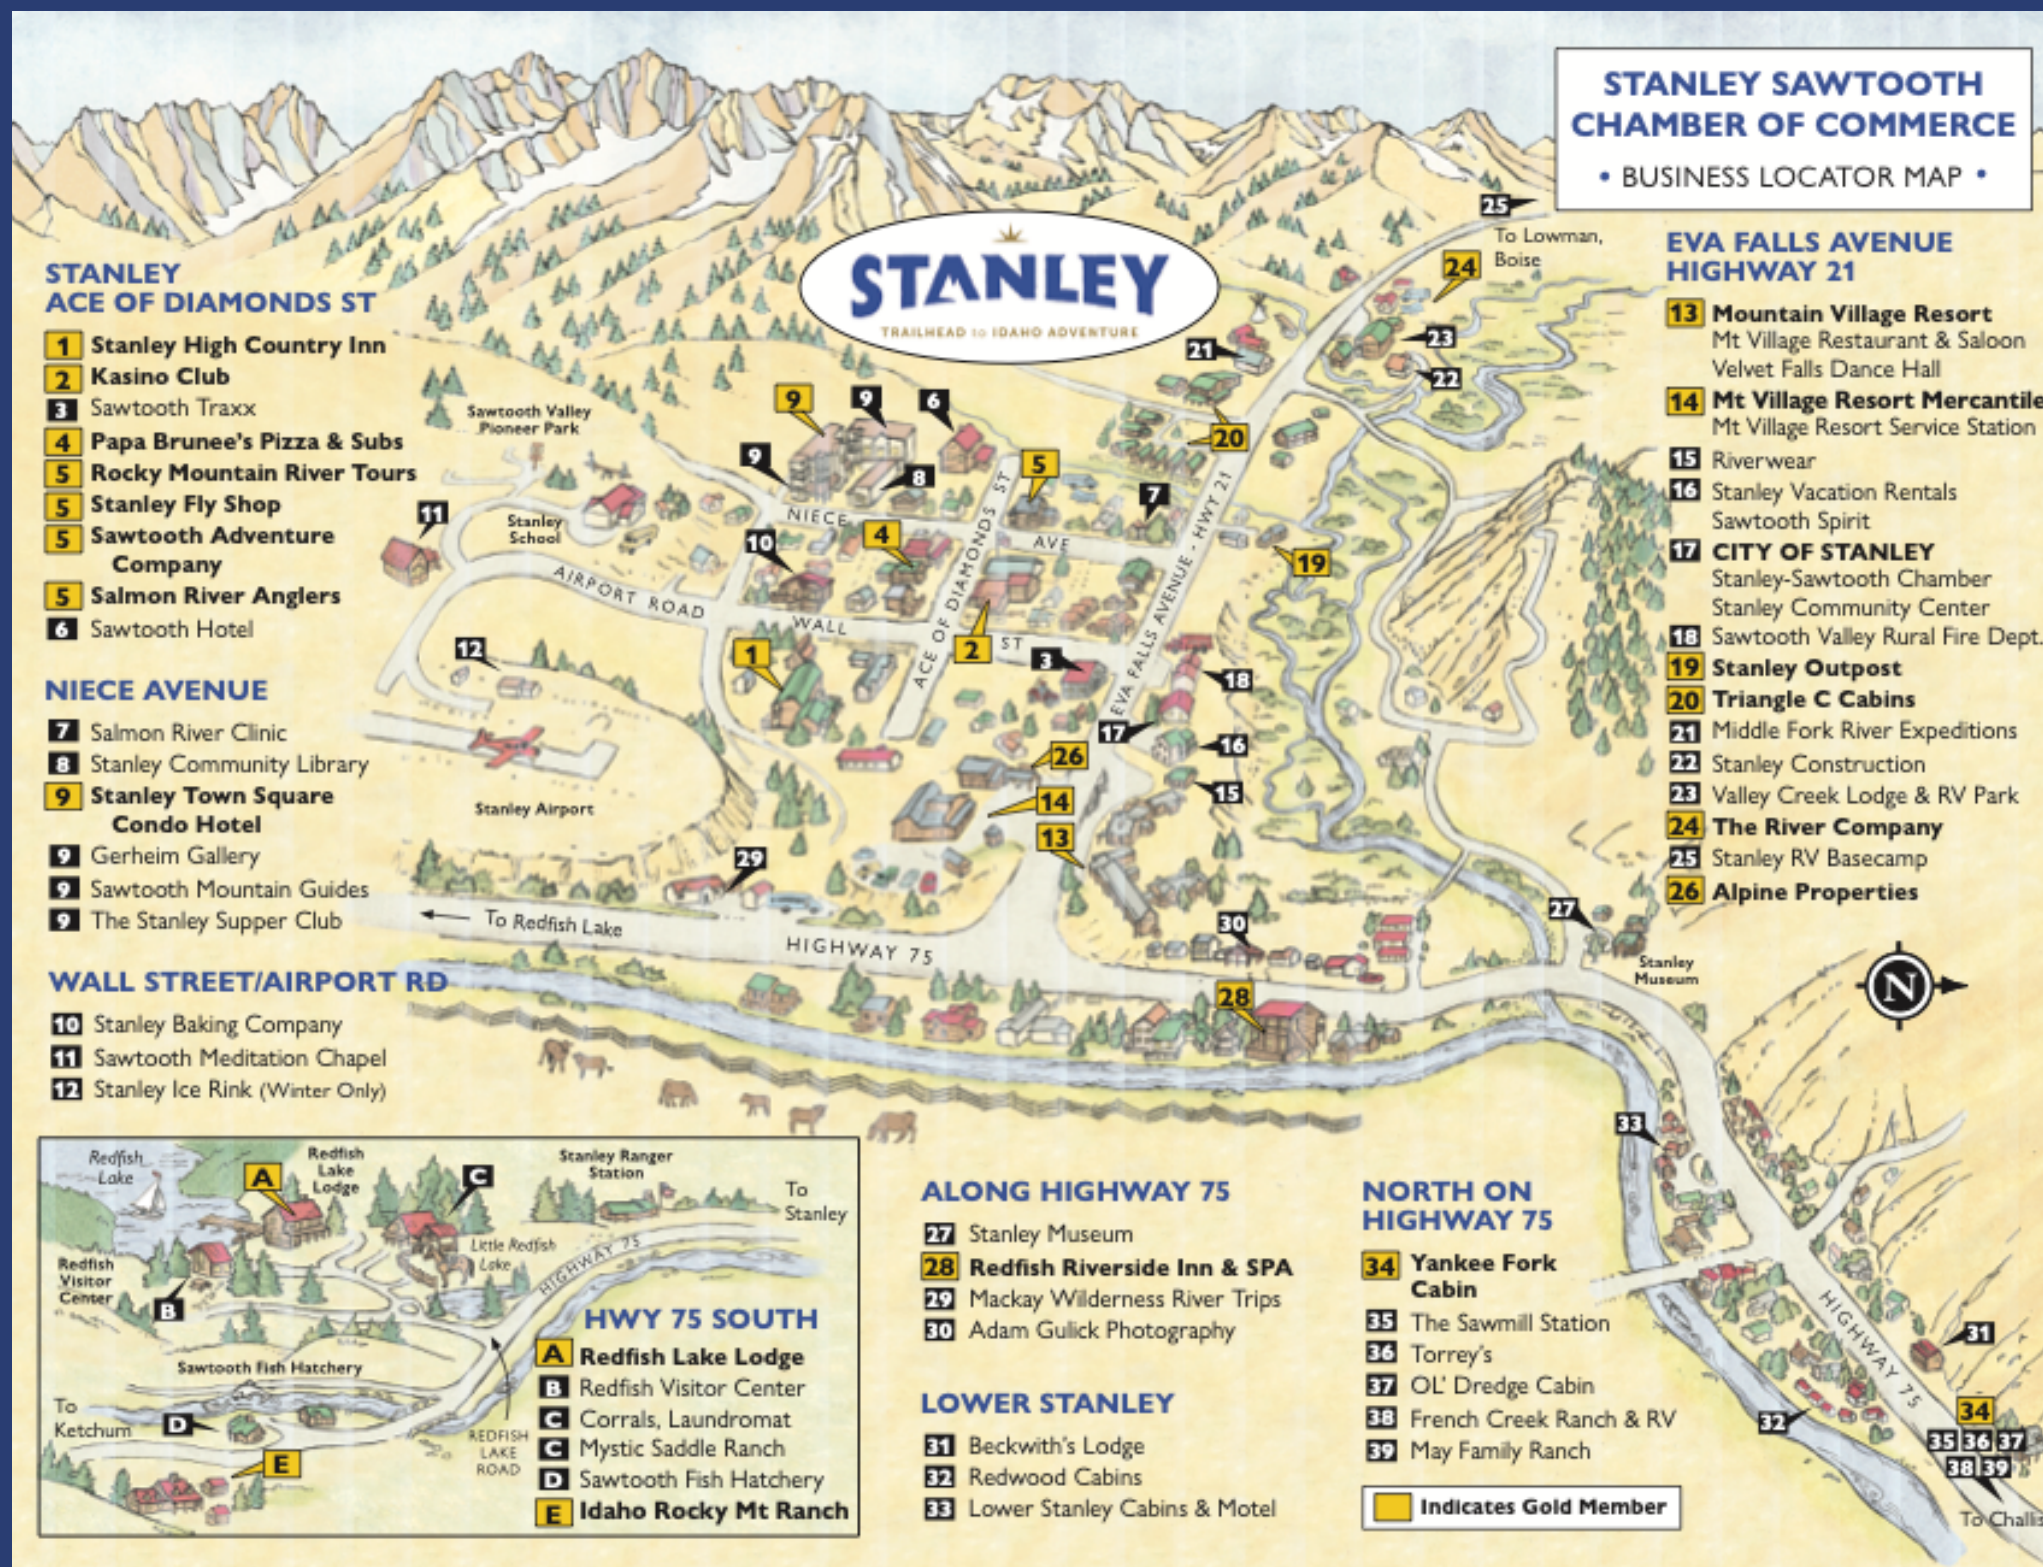

EVA FALLS AVENUE HIGHWAY 21

- 13 Mountain Village Resort
  Mt Village Restaurant & Saloon
  Velvet Falls Dance Hall
- 14 Mt Village Resort Mercantile
  Mt Village Resort Service Station
- 15 Riverwear
- 16 Stanley Vacation Rentals
  Sawtooth Spirit
- 17 CITY OF STANLEY
  Stanley-Sawtooth Chamber
  Stanley Community Center
  Sawtooth Valley Rural Fire Dept.
- 18 Stanley Outpost
- 20 Triangle C Cabins
- 21 Middle Fork River Expeditions
- 22 Stanley Construction
- 23 Valley Creek Lodge & RV Park
- 24 The River Company
- 25 Stanley RV Basecamp
- 26 Alpine Properties